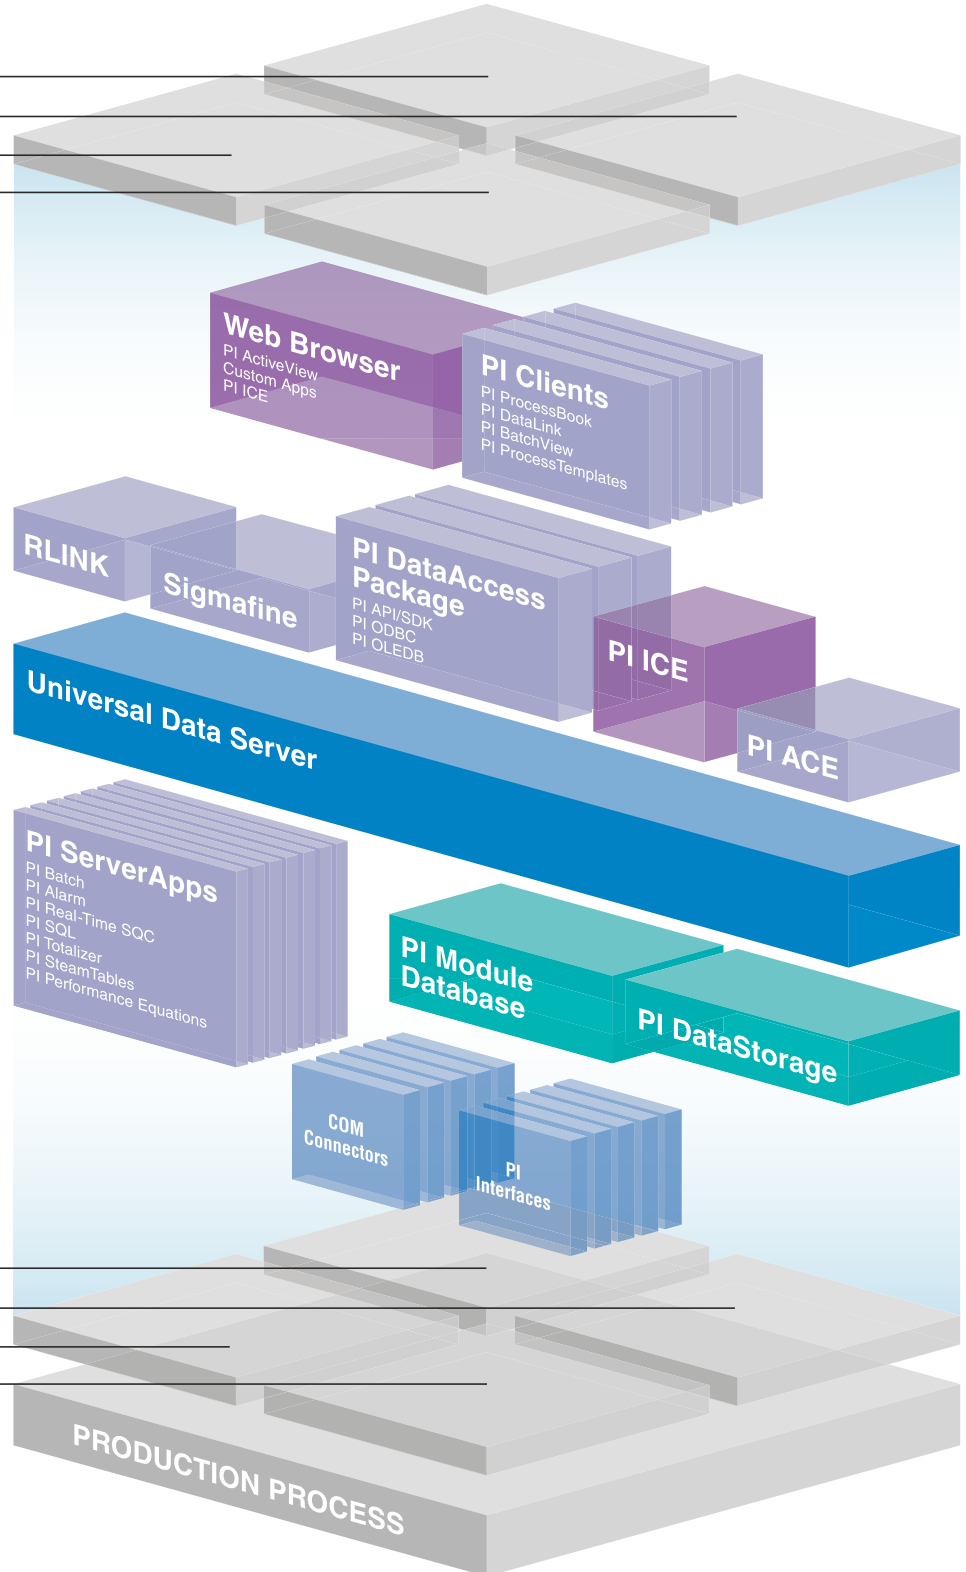

PIsystem™

The PI System turns real-time data into real-time intelligence

The PI System builds a real-time enterprise by providing a real-time information infrastructure that closes the time and information gap between business objectives and actual production floor operations. Data is acquired, routed, processed and displayed simultaneously on desktops, portables and PDAs throughout the enterprise worldwide.

This valuable information is stored for decades, yet remains instantly accessible at its original time resolution for automated reporting, trending and analysis, giving you insight into your process to realize significant gains across the enterprise.

The PI System is your global window into the process. All your employees become knowledge workers, making decisions in real-time using real information. Real-time enterprises benefit from faster, more informed decisions that help them better meet production deadlines, customer demand and regulatory standards. Enterprises use real-time intelligence to improve quality control and business processes by using precision reporting, predictive maintenance and more comprehensive planning and analysis. The results are greater efficiencies, motivated employees and a more profitable enterprise overall.

operations data

Legacy Information System
Relational Database
Advanced Control System
Lab System